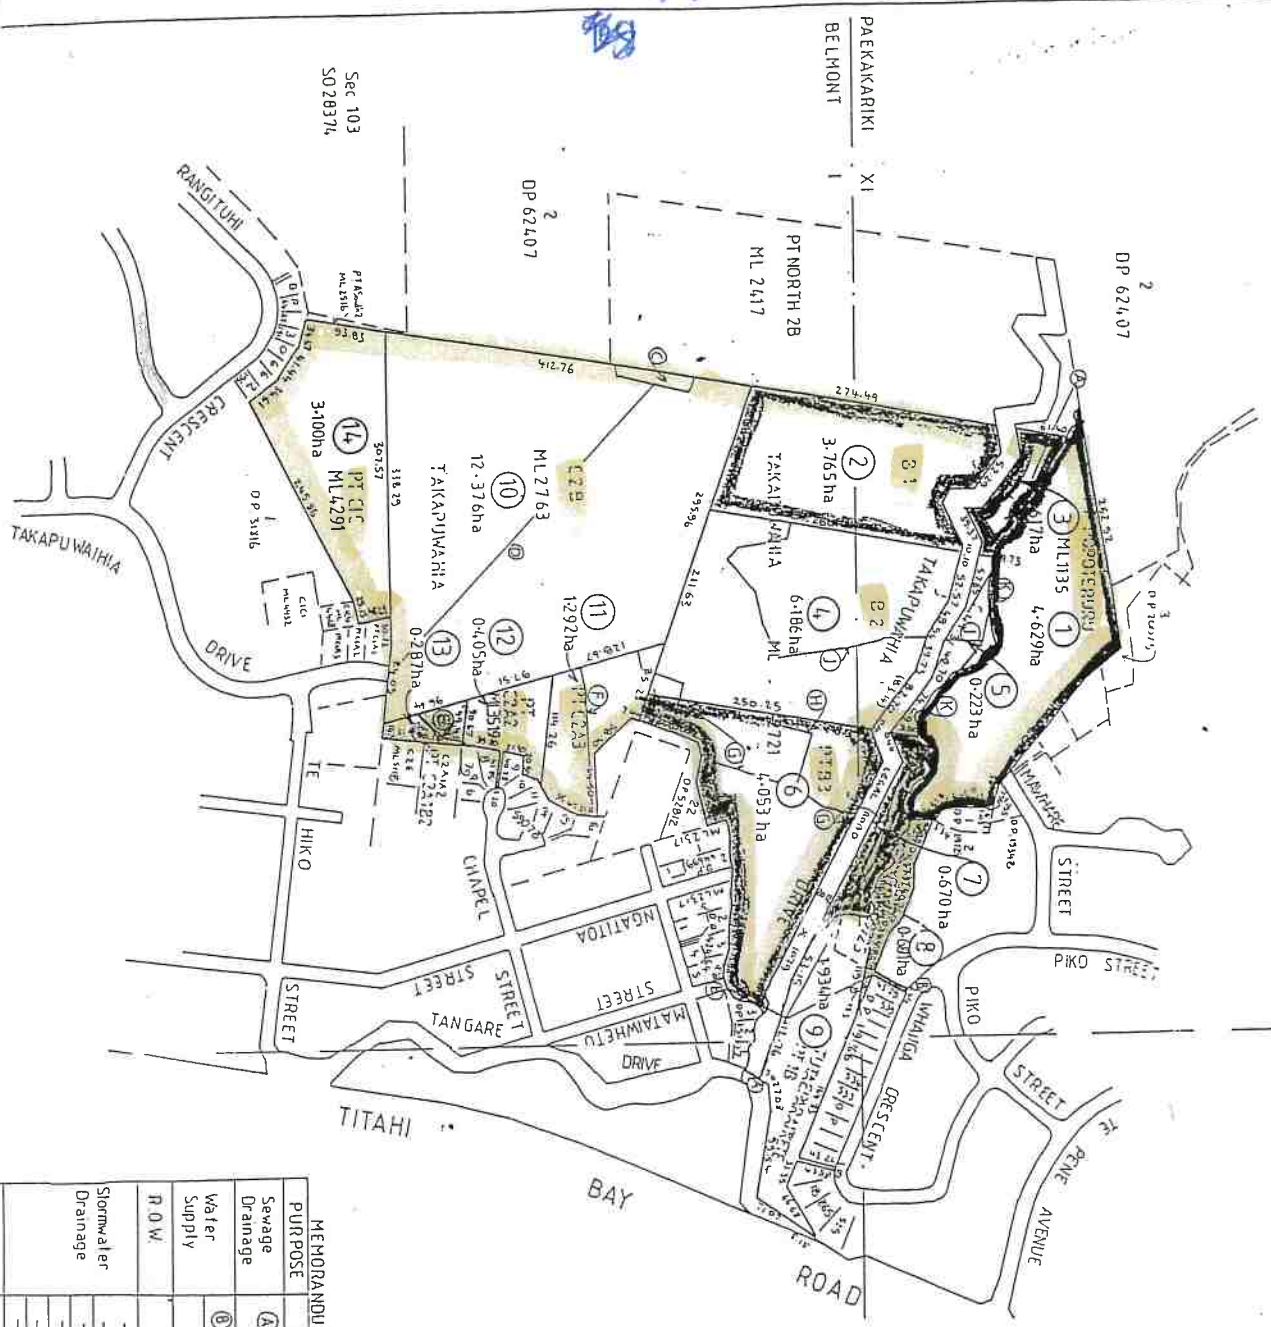

81 ref only

- COMPRISED IN:
- CT 652/25 part
 - PROC 5501 bal.
 - PROC 4744/51 part
 - PROC 791066 part

MEMORANDUM OF EASEMENTS		GRANTEE	
PURPOSE	SHOWN	SERV. TEN.	
Sewage Drainage	(A) — (A)	Lots 1, 3, 5, 7 & 9 hereon	PORIRUA CITY COUNCIL
Water Supply	(B) — (B)	Lots 5, 8 & 9 hereon	PORIRUA CITY COUNCIL
R.O.W.	(C) To be retained (D) To be retained	Lot 10 hereon	DOM. TEN.
Stormwater Drainage	(E) — (E)	Lots 2 & 13 hereon	DOM. TEN.
	(F) — (F)	Lot 11 hereon	DOM. TEN.
	(G) — (G)	Lots 4, 6, 7 & 11 hereon	DOM. TEN.
	(H) — (H)	Lots 6 & 7 hereon	DOM. TEN.
	(I) — (I)	Lots 4 & 5 hereon	DOM. TEN.
	(J) — (J)	Lots 1 & 5 hereon	DOM. TEN.
	(K) — (K)	Lots 1 & 5 hereon	DOM. TEN.
	(L) — (L)	Lots 2 & 3 hereon	DOM. TEN.

NOTE: Areas and boundaries subject to variation on final survey

SCHEME PLAN 6605

File Reference

SCHEDULE OF OWNERSHIP FOR TAKAPUWAHIA B1

Name	Address	Sex	Share
Amelia Frances Wincera		F	1.959
Anthony Thomas		M	0.412
Anthony Davis	57 Michael Road PARAPARAUMU	M	26.834
Bob Kowharu White		M	2.056
Bruce Whekatere White		M	2.056
Eileen Rei otherwise known as Eileen Taliuai		F	7.711
Ena Caroline Calman	36 Bedford Avenue WANGANUI	F	187.833
Garry Thomas otherwise known as Gary Thomas		M	0.411
Grace Terewai White		F	2.056
Harota Erumini		F	30.844
Haweturi Parata	22 Pakington Street WESTPORT	M	0.294
Helen Elizabeth Davey	4A Ross Street LEVIN	F	26.834
Hira Parata		M	3.525
Hiria Broadhurst	31 Forth Place PAPAKOWHAI	F	0.294
Hohepa Leigh Potini		M	0.220
Hohepa Matuaiti Solomon	3 Ake Ake Grove PORIRUA	M	0.440
Hohepa Wi Neera		M	123.375